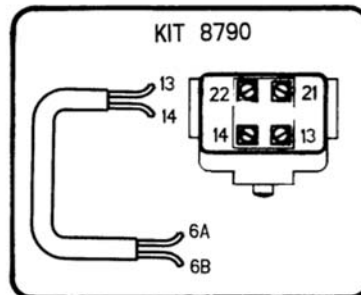

-Retirer le câble (shint)
entre les bornes 6A et 6B
du boîtier de commande.