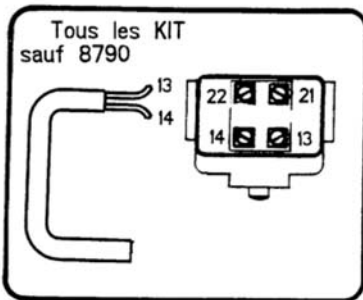

Réf : 37 - 237HP
38 - 238HP