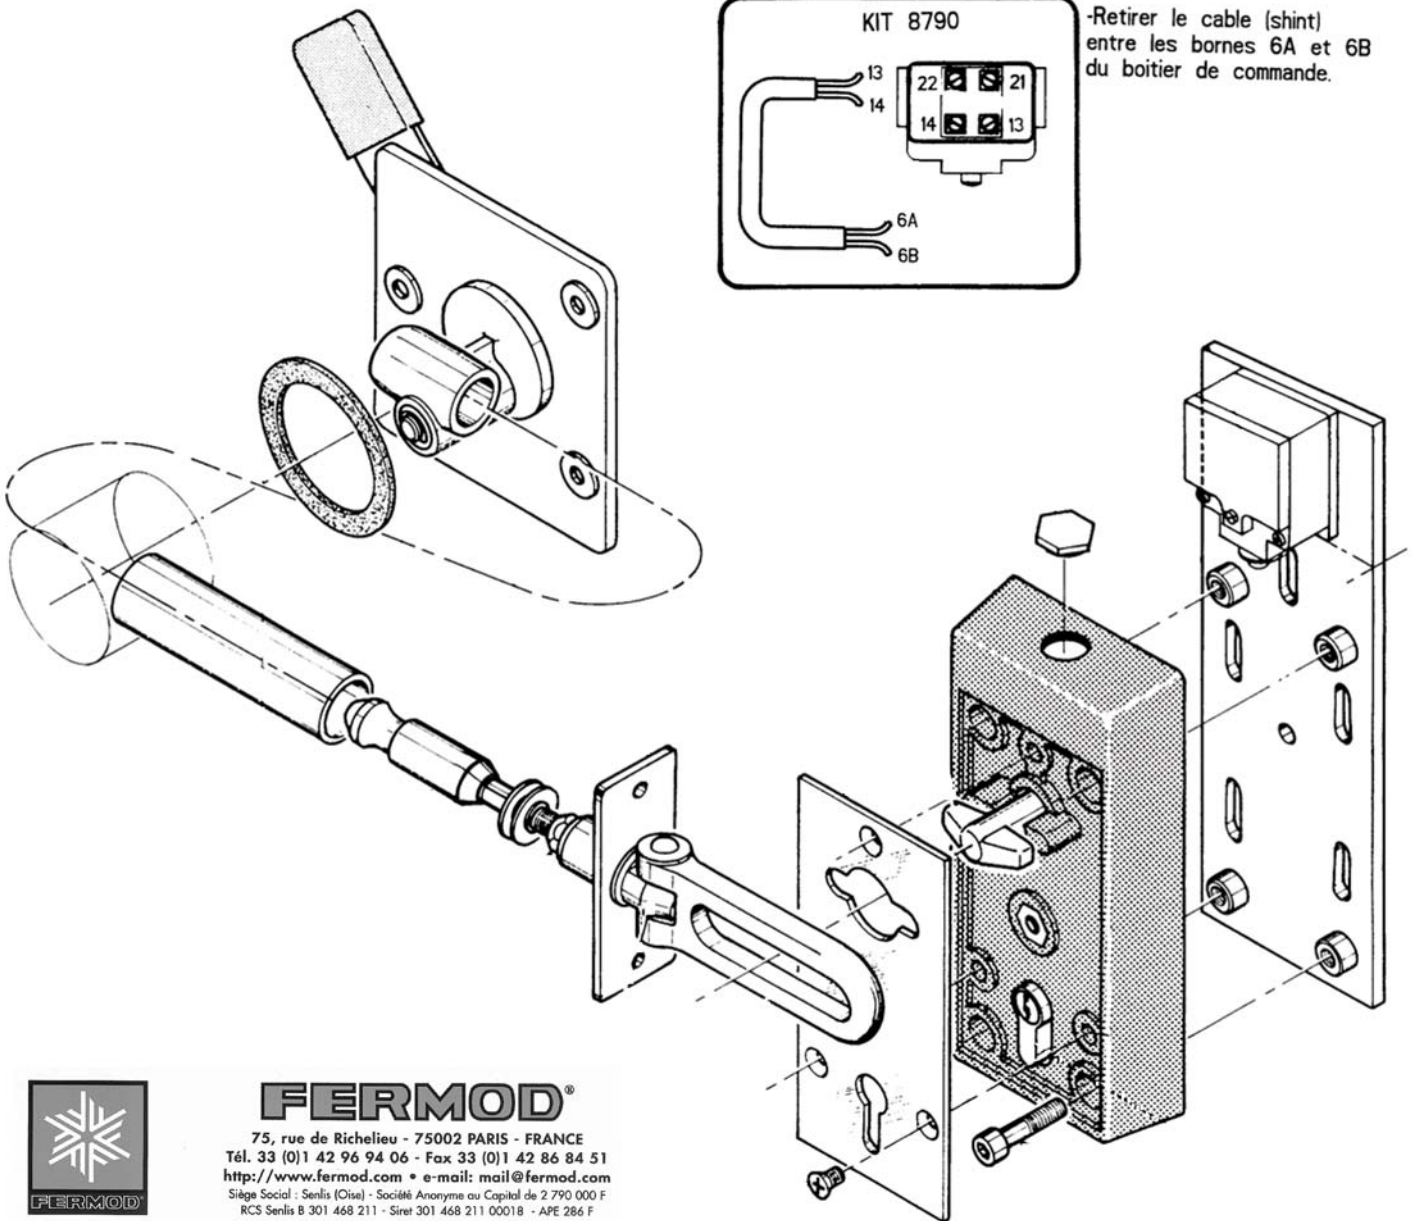

FERMOD®

75, rue de Richelieu - 75002 PARIS - FRANCE
Tél. 33 (0)1 42 96 94 06 - Fax 33 (0)1 42 86 84 51
<http://www.fermod.com> • e-mail: mail@fermod.com
Siège Social : Senlis (Oise) - Société Anonyme au Capital de 2 790 000 F
RCS Senlis B 301 468 211 - Siret 301 468 211 00018 - APE 286 F